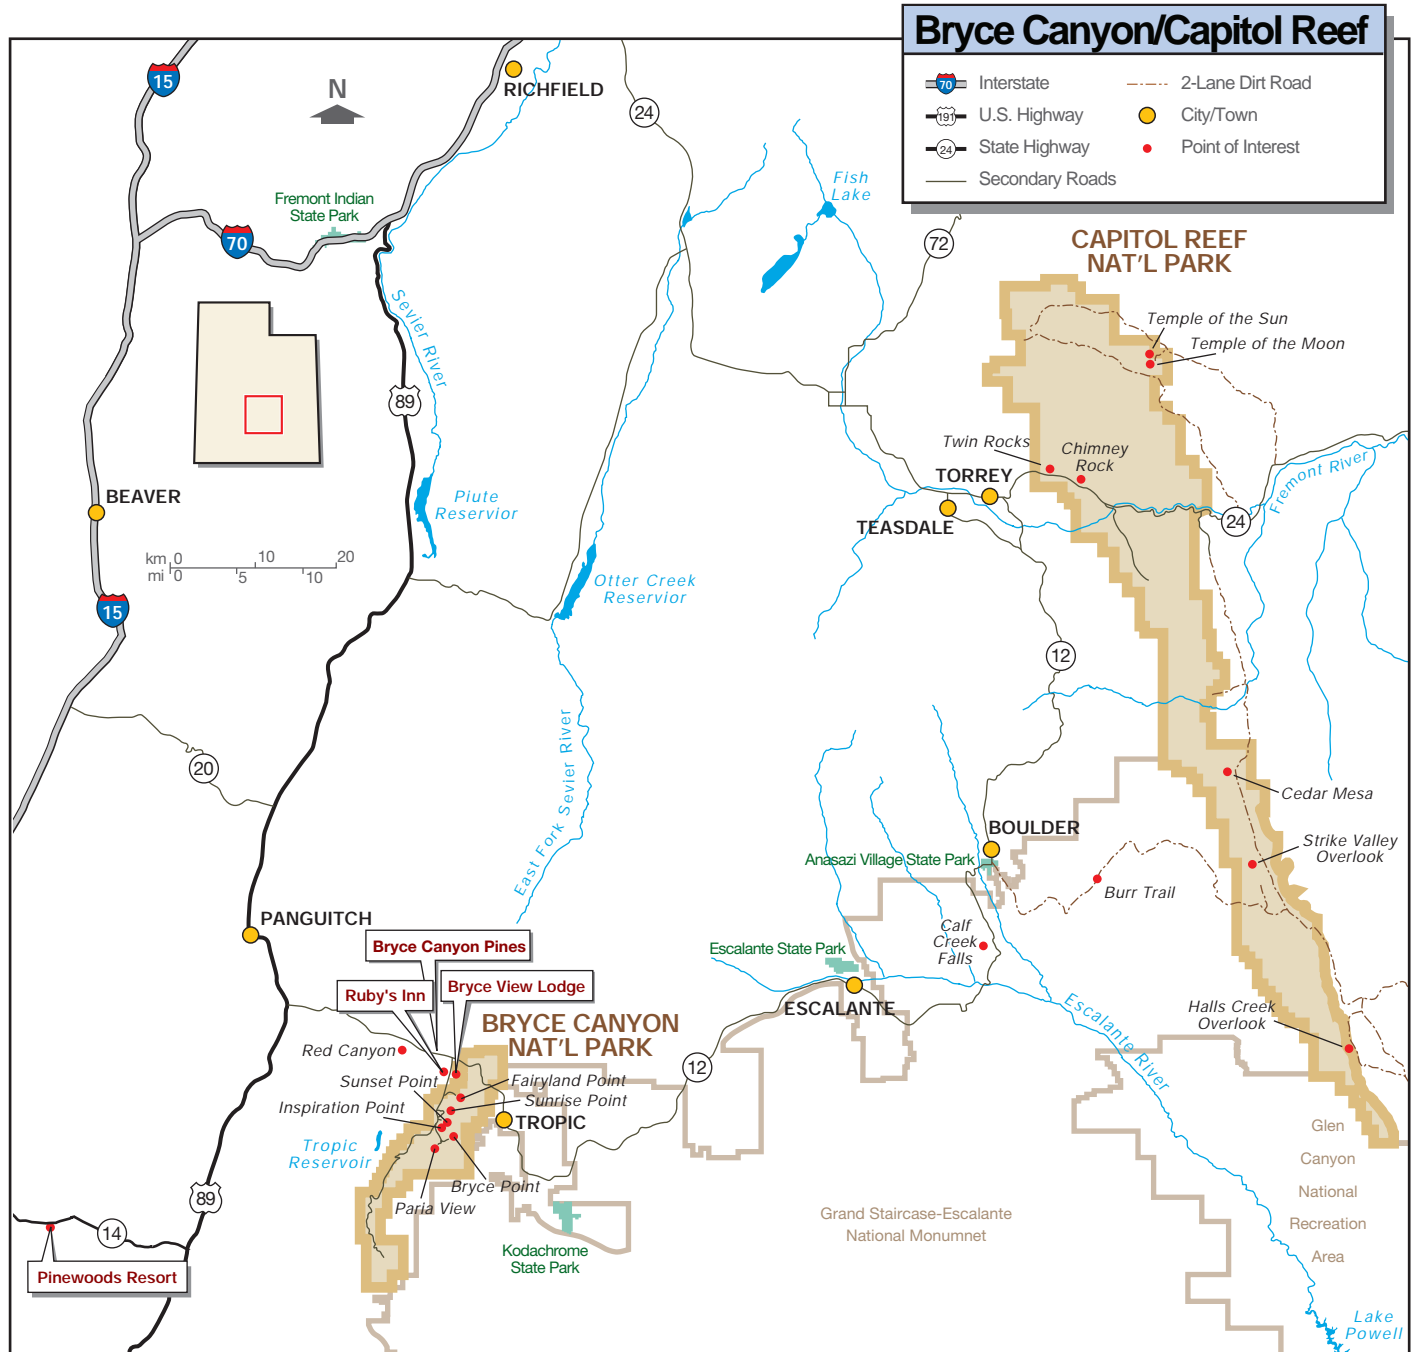

**BRYCE CANYON PINES**  
 — RESORT —  
 Call 1.800.892.7923  
 www.brycecanyonmotel.com

**RUBY'S INN**  
 rubysin.com 1.866.866.6616

bryceviewlodge.com • 888.279.2304

**Bryce View Lodge**